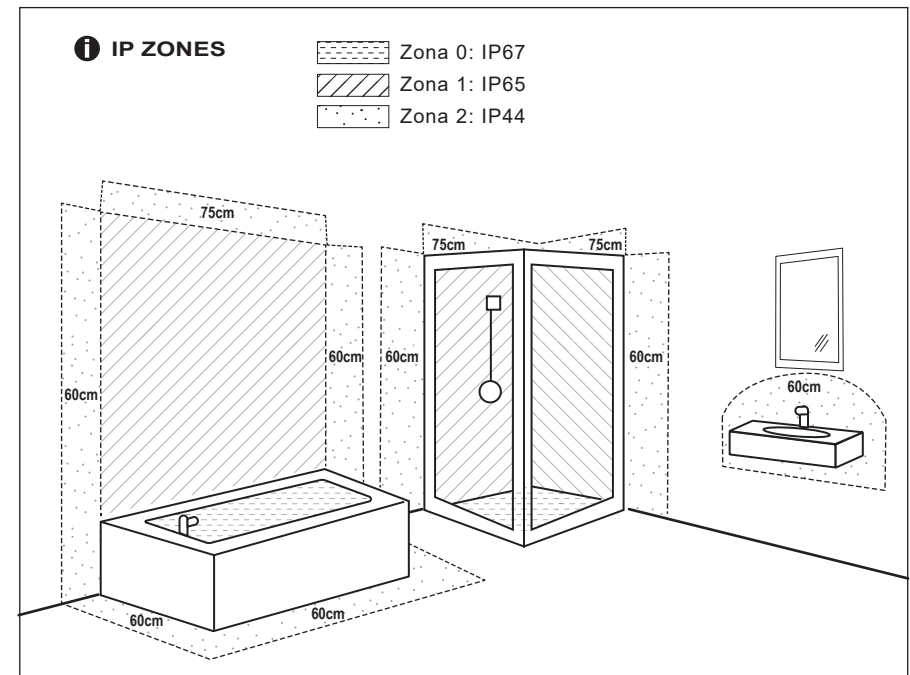

TECHNICAL FEATURES

1 x E27 max 15W LED no incl.

Together we take care of the planet

Together
we take care
of the planet

Together we take care of the planet.

This is why we reduce paper consumption. Please refer to the safety, maintenance and warranty instructions at www.faro.es. If you cannot access it, call us at +34 937 723 965 or write to export@faro.es.