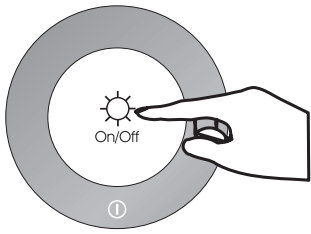

GLOBO

LIGHTING

www.globo-lighting.com

58278.58279