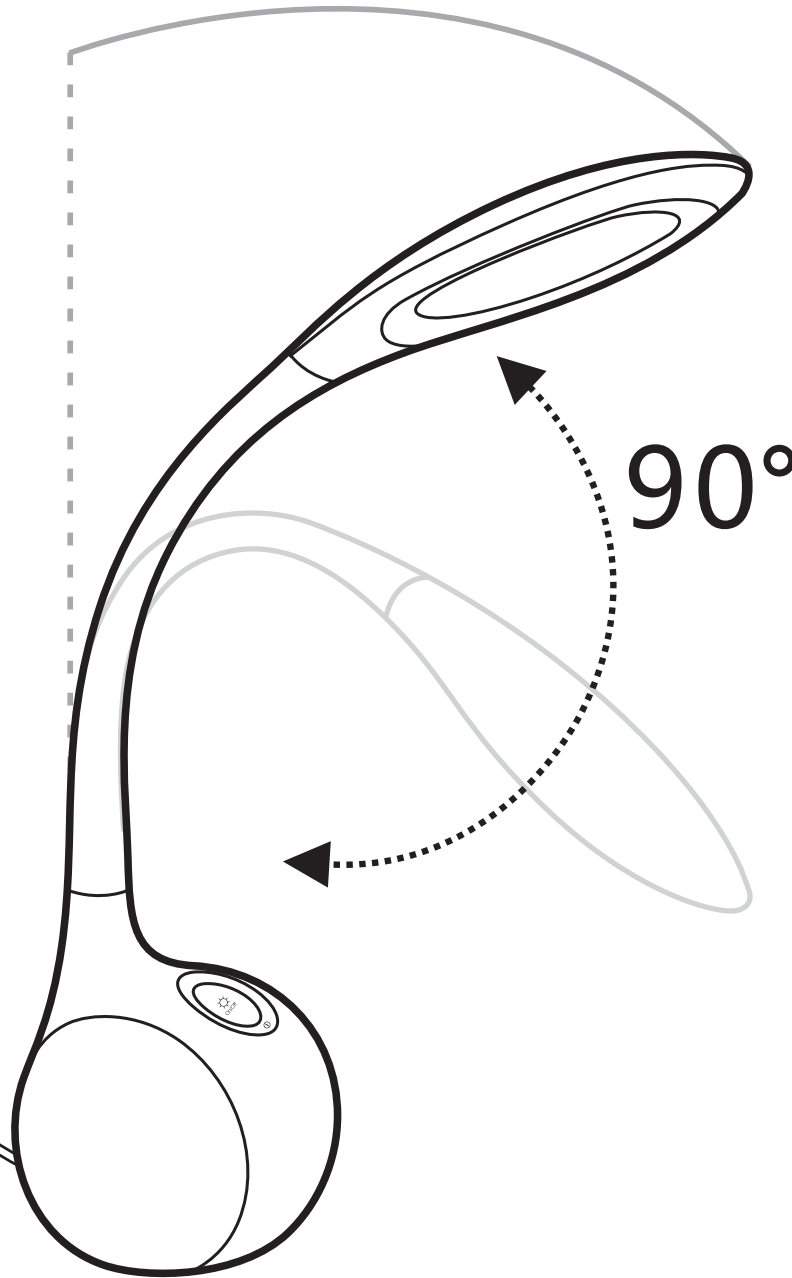

GLOBO Handels GmbH
Gewerbestr. 3
A-9184 Sankt Peter