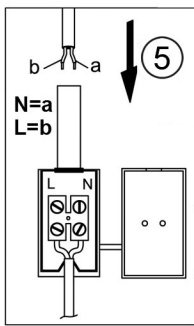

# 826896

230V / 50Hz~

LED

4x LED-Board 13,5V DC / 6W

4 x 4 x 4 x