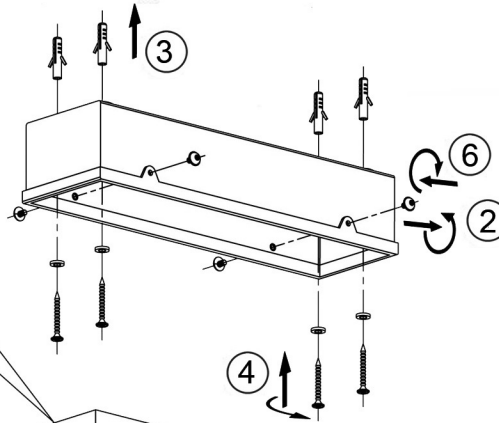

# 826896

230V / 50Hz~

LED

4x LED-Board 13,5V DC / 6W

4 x 4 x 4 x