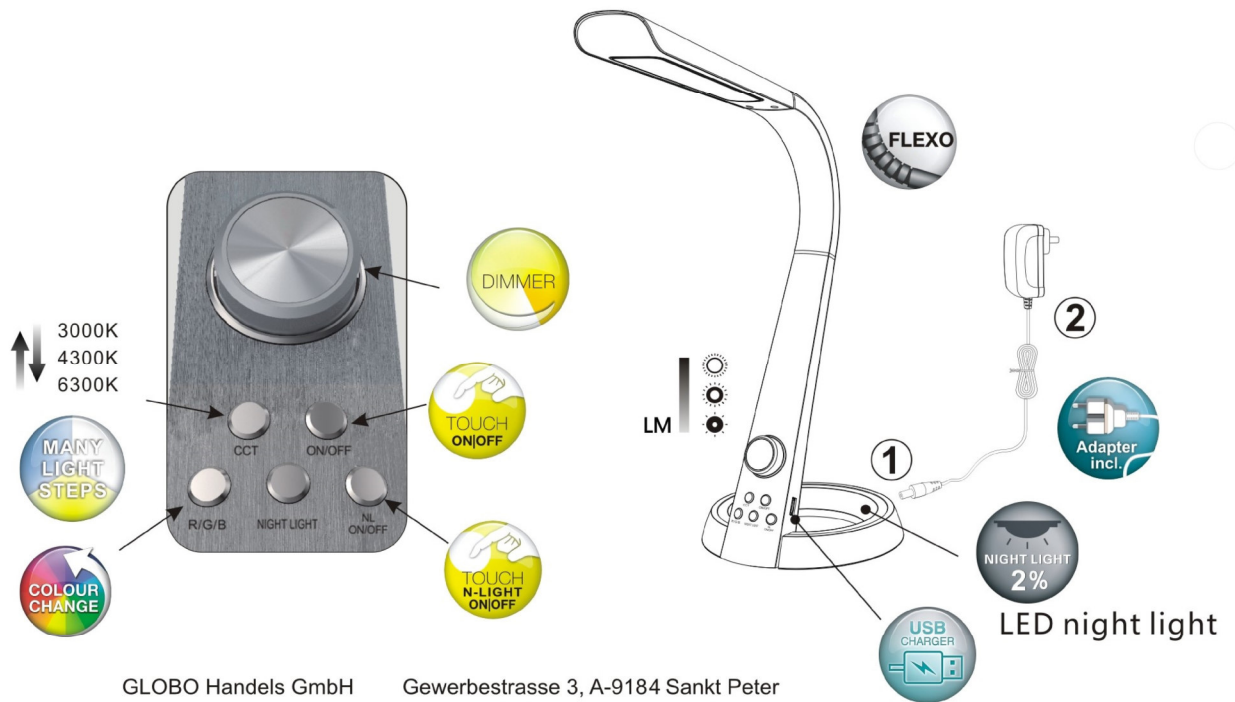

# GLOBO

LIGHTING  
www.globo-lighting.com

58376S  
58376B

148X210MM