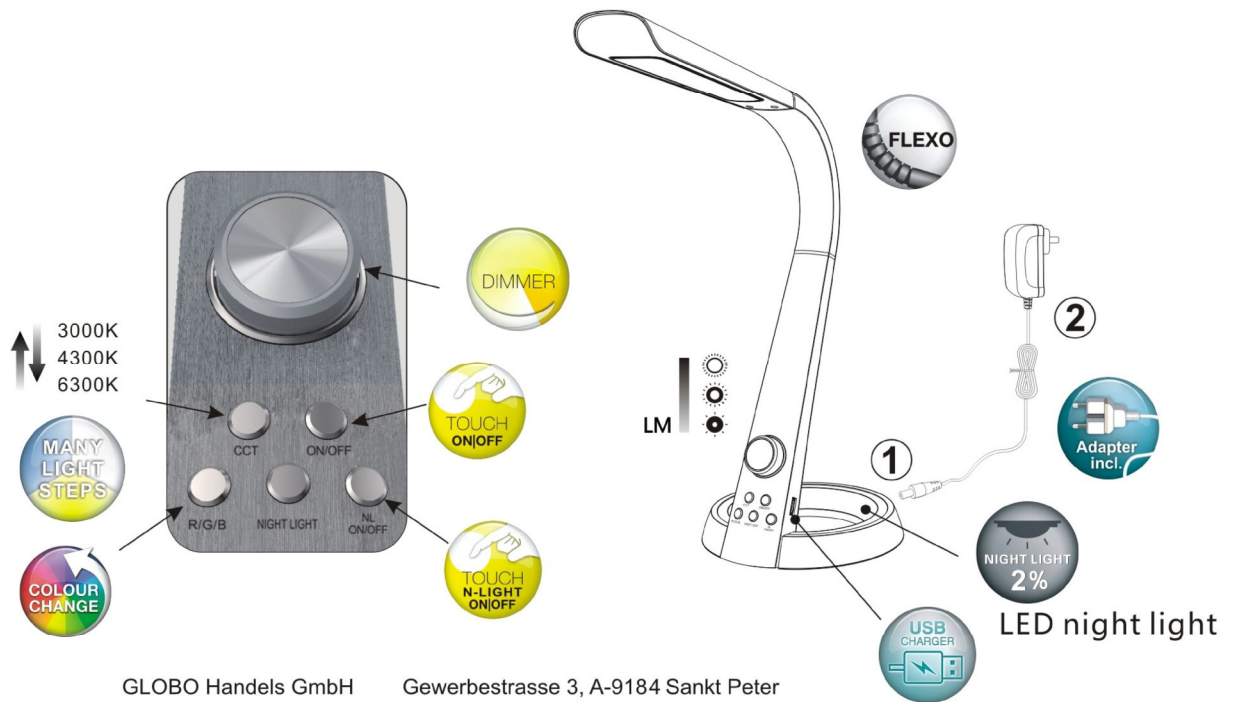

# GLOBO

LIGHTING  
www.globo-lighting.com

58376S  
58376B

148X210MM