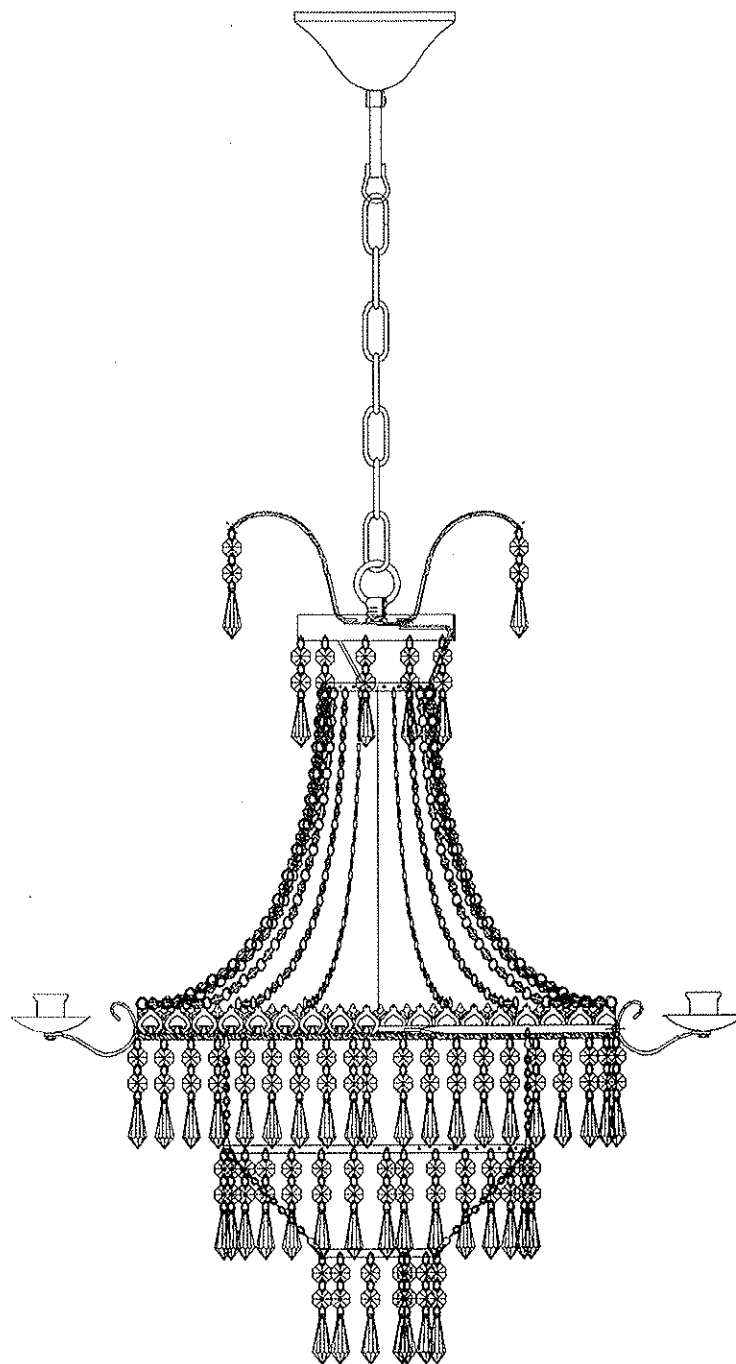

MARIELUND
105156/105157

Markslöjd AB
Gränevägen 5 S-511 62 Skene
Sweden
www.markslojd.com

105156/105157

3x Max.40W E14  230V~50-60Hz

Note: If the external flexible cable or cord of this luminaire is damaged, it shall be exclusively replaced by the manufacturer or his service agent or a similar qualified person in order to avoid a hazard.