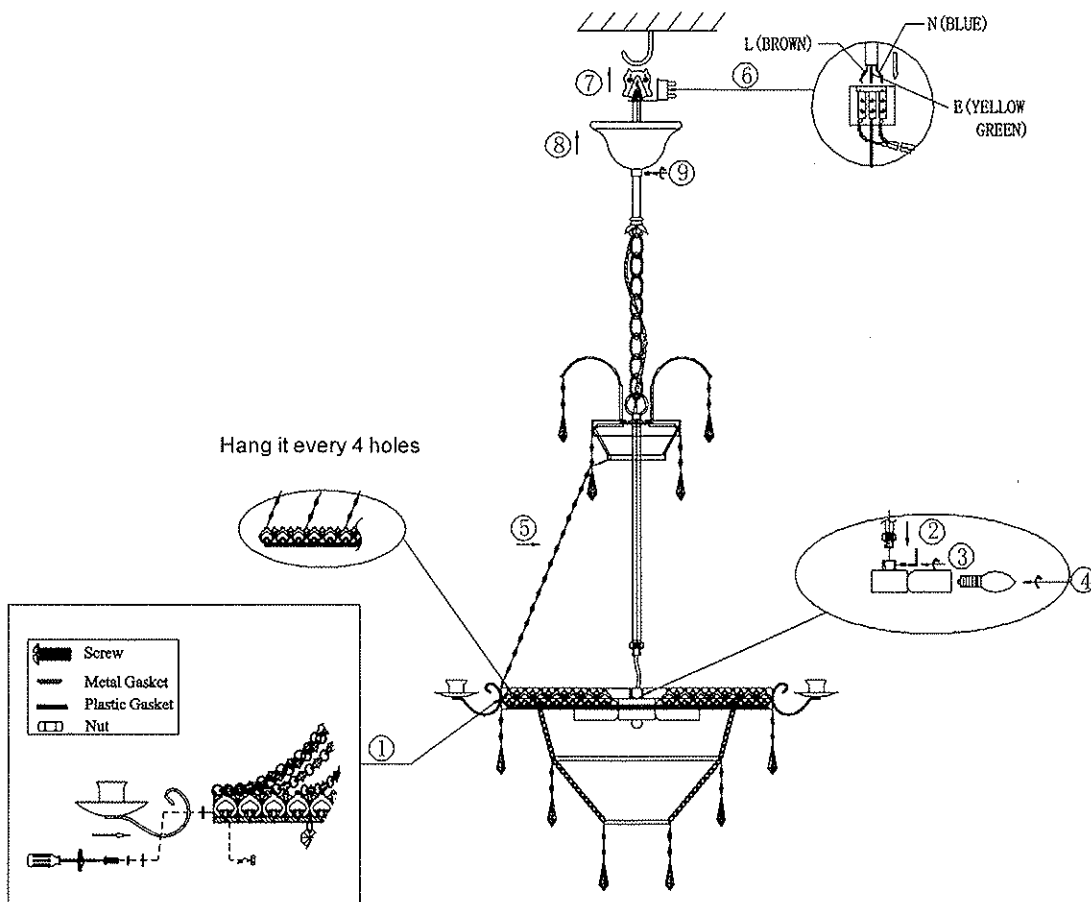

MARIELUND
105156/105157

Markslöjd AB
Gränevägen 5 S-511 62 Skene
Sweden
www.markslojd.com

105156/105157

3x Max.40W E14  230V~50-60Hz

Note: If the external flexible cable or cord of this luminaire is damaged, it shall be exclusively replaced by the manufacturer or his service agent or a similar qualified person in order to avoid a hazard.