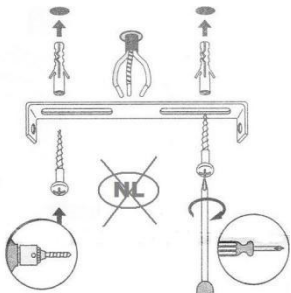

Dimensions shade LxWxH : Dia45 cm xH50cm

Main material : Glass

Ceiling rose material : Metal

Color : Satin chrome and smokey

Style : Modern

Shape : Round

Weight : 4.3 kg

Warranty : 2 years

Product specifications

Dimmable : Yes

Light direction : Around (Diffuse)

Adjustable in height : Yes

Directional : Not Directional

Cable : Yes, Cable On Product

Cable length : 130 cm

Sensor : Without Sensor

For more specifications of this product please visit

www.lucide.com

GLORIO

Item number : 25401/45/65
EAN code : 5411212250810

For more specifications, dimensions please visit

www.lucide.com

LUCIDE

INSTALLATION DRAWING SPECIFICATIONS