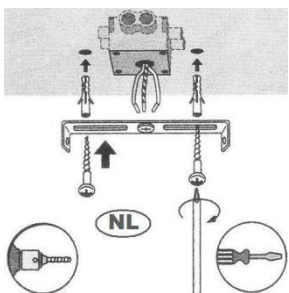

Product specifications

Dimmable : Yes

Light direction : Around (Diffuse)

Adjustable in height : Yes

Directional : Not Directional

Cable : Yes, Cable On Product

Cable length : 130 cm

Sensor : Without Sensor

For more specifications of this product please visit

www.lucide.com

GLORIO

Item number : 25401/45/65
EAN code : 5411212250810

For more specifications, dimensions please visit

www.lucide.com

LUCIDE

INSTALLATION DRAWING SPECIFICATIONS