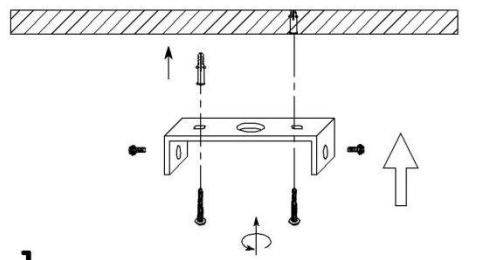

Dimensions shade LxWxH : Dia45 cm xH50cm

Main material : Glass

Ceiling rose material : Metal

Color : Satin chrome and smokey

Style : Modern

Shape : Round

Weight : 4.3 kg

Warranty : 2 years

Product specifications

Dimmable : Yes

Light direction : Around (Diffuse)

Adjustable in height : Yes

Directional : Not Directional

Cable : Yes, Cable On Product

Cable length : 130 cm

Sensor : Without Sensor

For more specifications of this product please visit

www.lucide.com

GLORIO

Item number : 25401/45/65
EAN code : 5411212250810

For more specifications, dimensions please visit

www.lucide.com

LUCIDE

INSTALLATION DRAWING SPECIFICATIONS