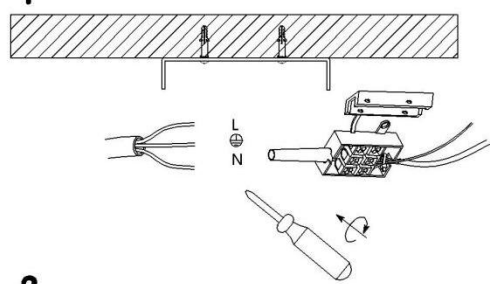

Dimensions shade LxWxH : Dia45 cm xH50cm

Main material : Glass

Ceiling rose material : Metal

Color : Satin chrome and smokey

Style : Modern

Shape : Round

Weight : 4.3 kg

Warranty : 2 years

Product specifications

Dimmable : Yes

Light direction : Around (Diffuse)

Adjustable in height : Yes

Directional : Not Directional

Cable : Yes, Cable On Product

Cable length : 130 cm

Sensor : Without Sensor

For more specifications of this product please visit

www.lucide.com

GLORIO

Item number : 25401/45/65
EAN code : 5411212250810

For more specifications, dimensions please visit

www.lucide.com

LUCIDE

INSTALLATION DRAWING SPECIFICATIONS