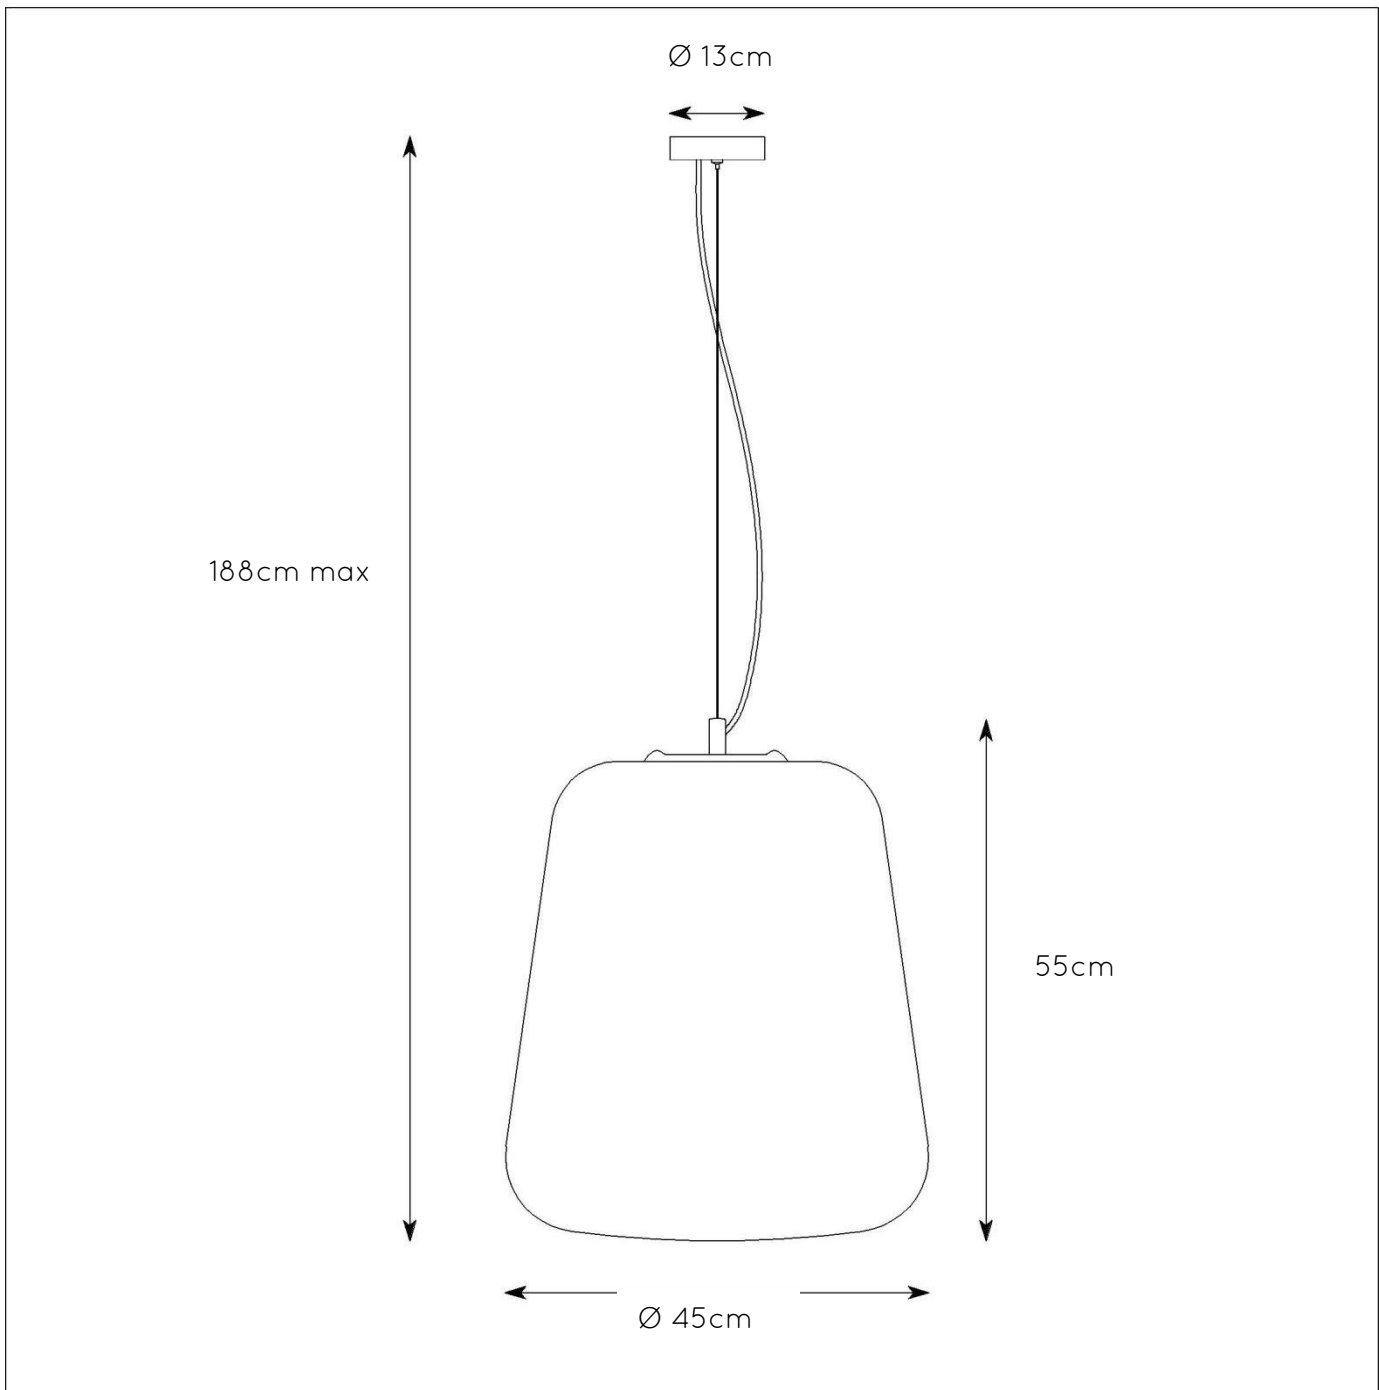

GLORIO

Item number : 25401/45/65
EAN code : 5411212250810

For more specifications, dimensions please visit

www.lucide.com