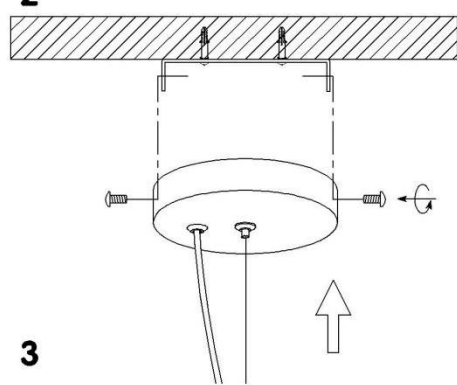

Dimensions shade LxWxH : Dia45 cm xH50cm

Main material : Glass

Ceiling rose material : Metal

Color : Satin chrome and smokey

Style : Modern

Shape : Round

Weight : 4.3 kg

Warranty : 2 years

Product specifications

Dimmable : Yes

Light direction : Around (Diffuse)

Adjustable in height : Yes

Directional : Not Directional

Cable : Yes, Cable On Product

Cable length : 130 cm

Sensor : Without Sensor

For more specifications of this product please visit

www.lucide.com

GLORIO

Item number : 25401/45/65
EAN code : 5411212250810

For more specifications, dimensions please visit

www.lucide.com

LUCIDE

INSTALLATION DRAWING SPECIFICATIONS