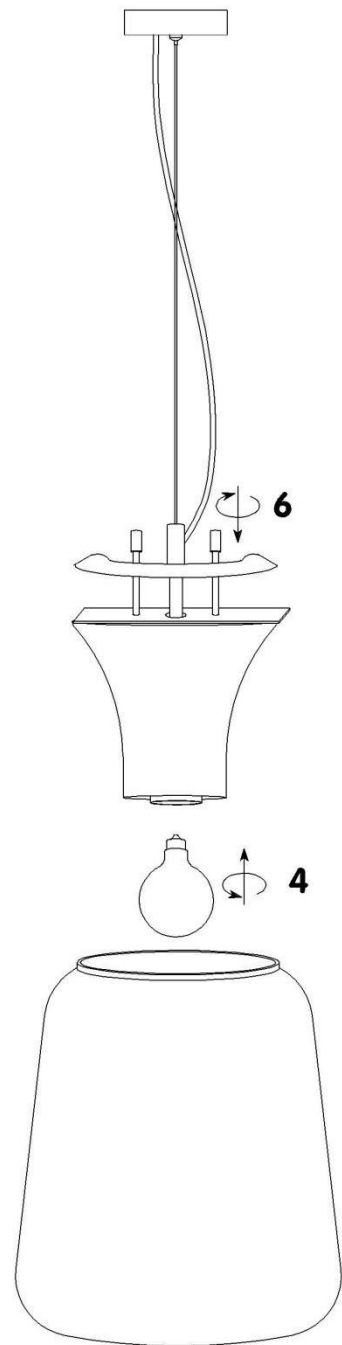

RECOMMENDED LUCIDE LIGHT SOURCE

49033/05/62

Light source dimmable : Yes

Light source incl. : No

General

Dimensions LxWxH : Dia45 cm xH188cm

Height minimum : -

Height maximum : 188 cm

Dimensions shade LxWxH : Dia45 cm xH50cm

Main material : Glass

Ceiling rose material : Metal

Color : Satin chrome and smokey

Style : Modern

Shape : Round

Weight : 4.3 kg

Warranty : 2 years

Product specifications

Dimmable : Yes

Light direction : Around (Diffuse)

Adjustable in height : Yes

Directional : Not Directional

Cable : Yes, Cable On Product

Cable length : 130 cm

Sensor : Without Sensor

For more specifications of this product please visit

www.lucide.com

GLORIO

Item number : 25401/45/65
EAN code : 5411212250810

For more specifications, dimensions please visit

www.lucide.com

LUCIDE

INSTALLATION DRAWING SPECIFICATIONS