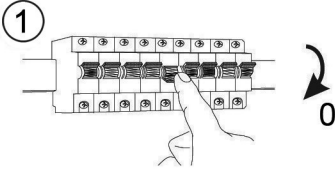

# 826898

230V / 50Hz~

LED

3x LED-Board 13,5V DC / 6W

3 x 3 x 3 x