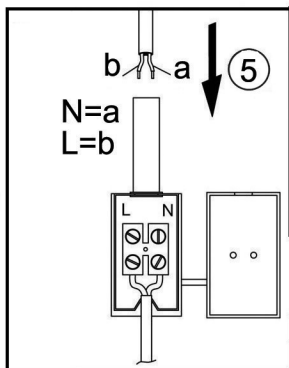

# 826898

230V / 50Hz~

LED

3x LED-Board 13,5V DC / 6W

3 x 3 x 3 x