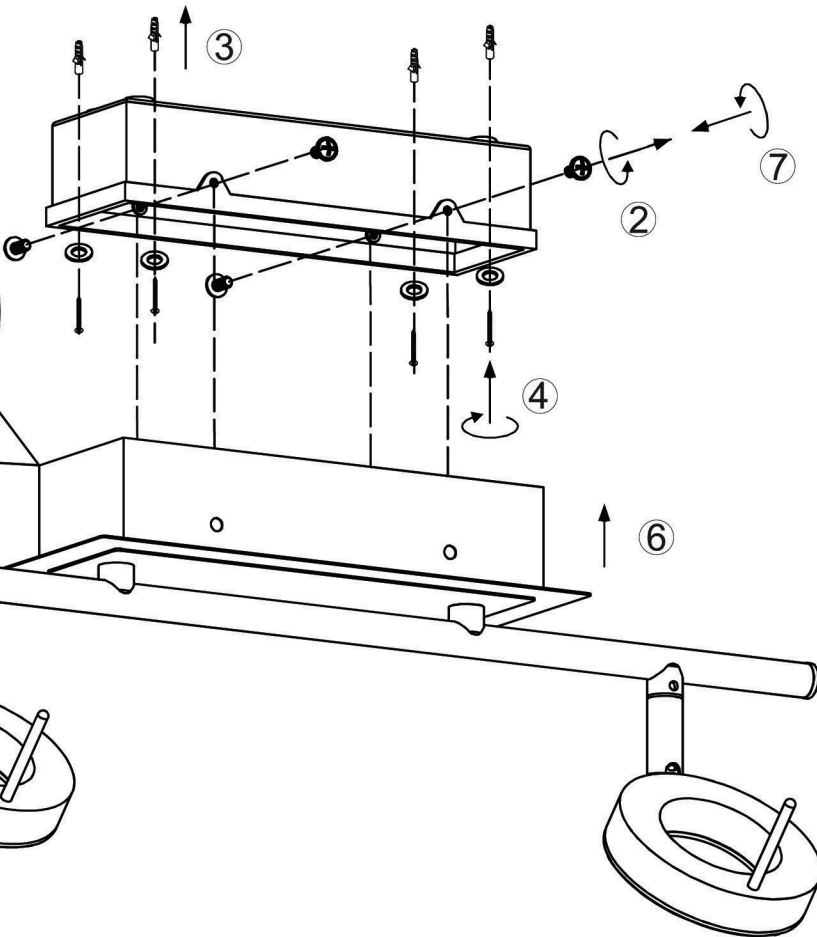

LED

6 W
750 lm
15 W
920 lm
t 25.000h
T_k 3.000 K
12.500 x
0s

t

T_k

826894

230V / 50Hz~

LED

2 x LED-Board 13,5V / 6W

4x 4x 4x

1

8

Paul Neuhaus

Paul Neuhaus GmbH
Olakenweg 36 • 59457 Wert
Germany